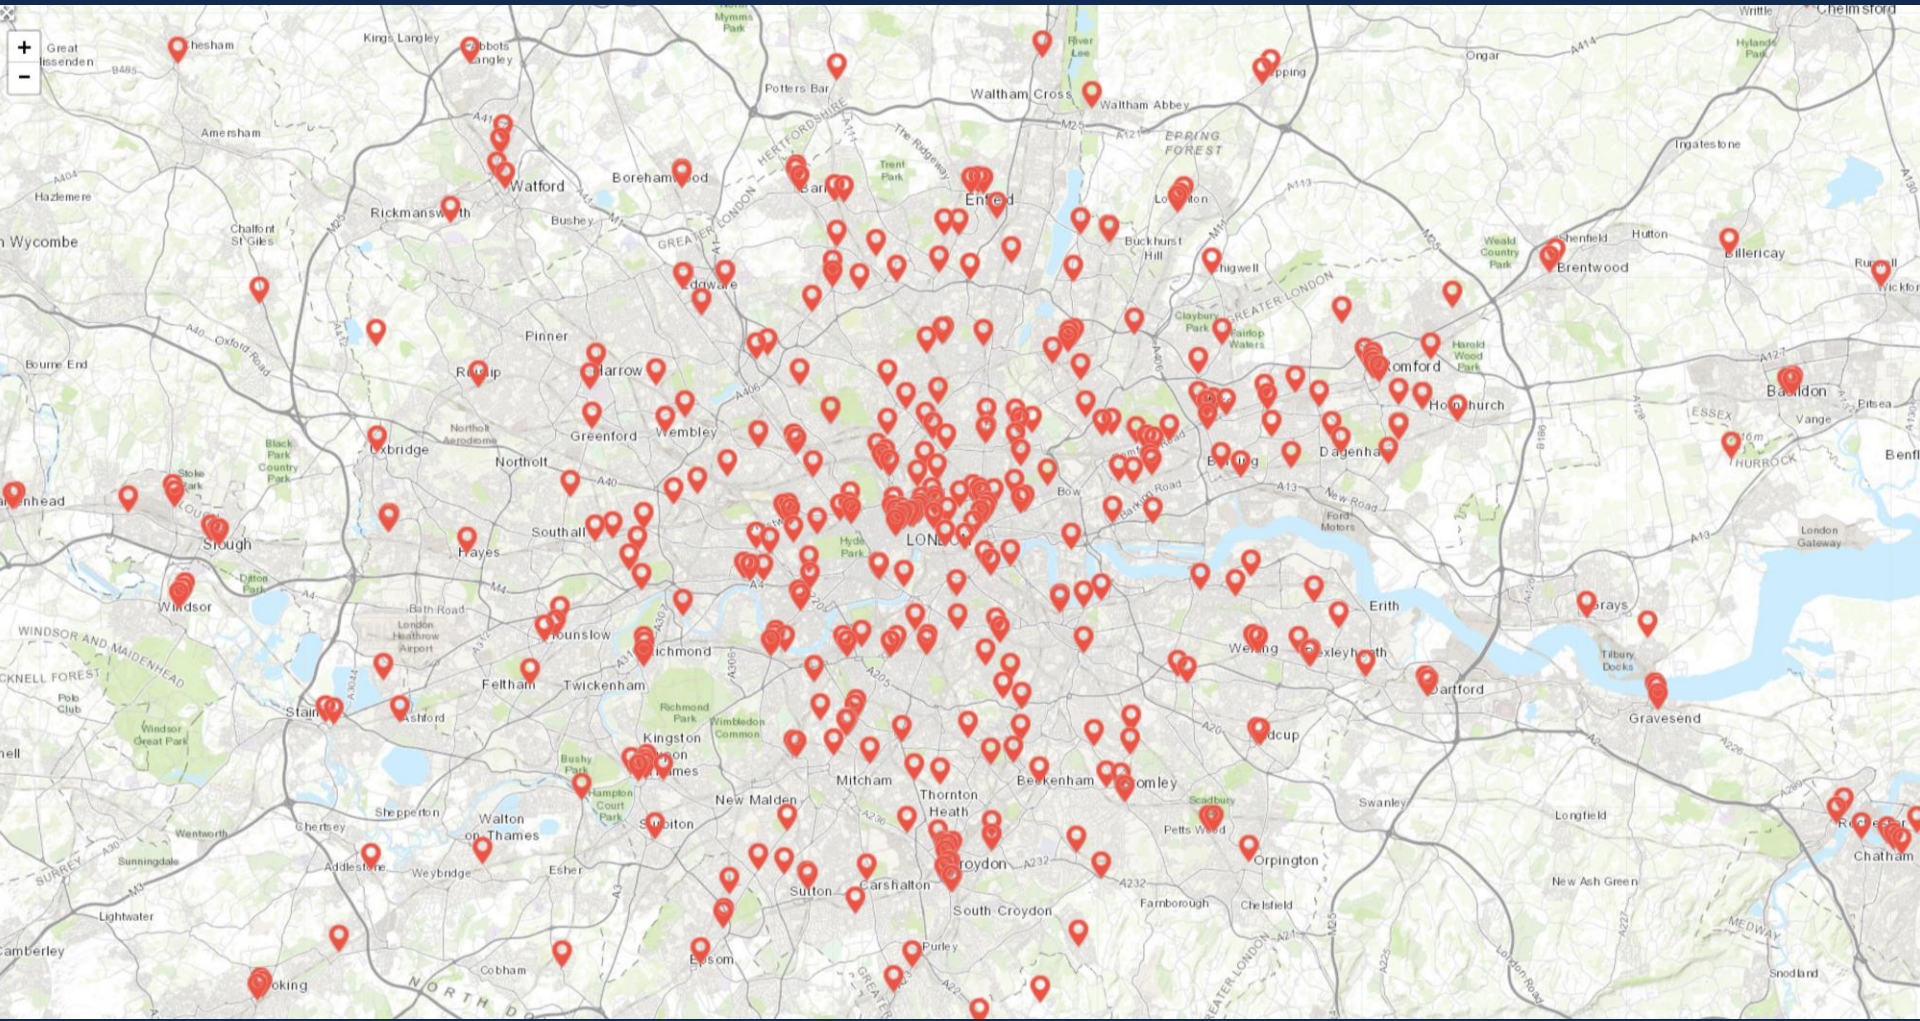

# Over 28,000 global retail locations

# London Area – 2,500+ retail locations

# Retail listing – Map popup

### 🕒 Operating Hours:

Monday to Friday: 10am to 6pm.

Vapourcore's fourth store is located in Park Royal, west London, about five minutes away from Park Royal Piccadilly Line Tube Station and ten minutes from Hangar Lane Central Line Tube Station. Come and try out our fantastic range of own brand and premium e-liquid from all across the world. Our stores specialize in both starter kits for beginners and highly technical devices for advanced users. Whatever your vaping needs, we've got you covered!