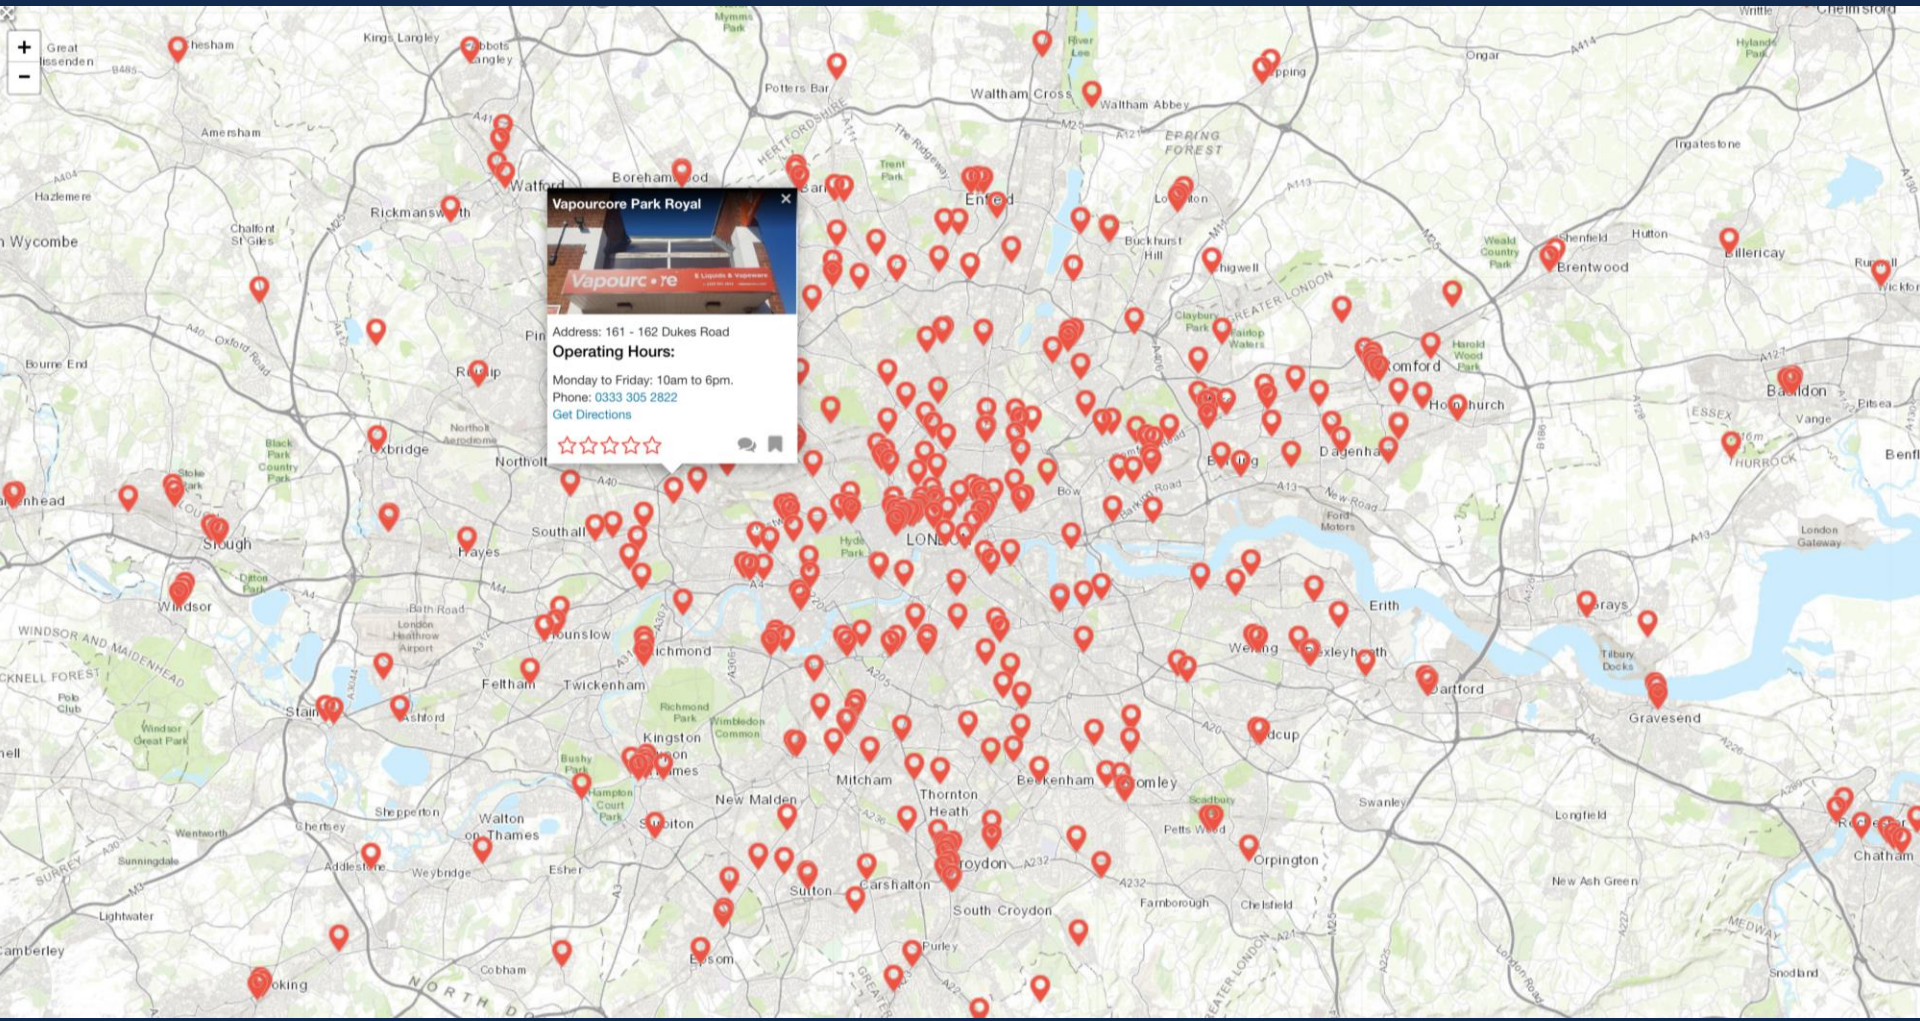

# Over 28,000 global retail locations

# London Area – 2,500+ retail locations

# Retail listing – Map popup

### 🕒 Operating Hours:

Monday to Friday: 10am to 6pm.

Vapourcore's fourth store is located in Park Royal, west London, about five minutes away from Park Royal Piccadilly Line Tube Station and ten minutes from Hangar Lane Central Line Tube Station. Come and try out our fantastic range of own brand and premium e-liquid from all across the world. Our stores specialize in both starter kits for beginners and highly technical devices for advanced users. Whatever your vaping needs, we've got you covered!